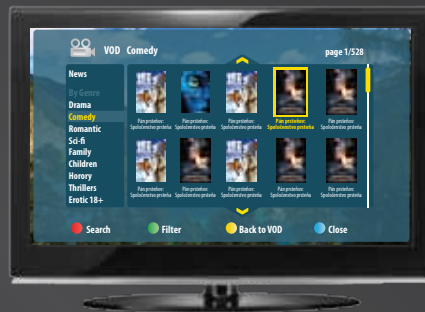

Basic menu

Very fast, clear and easy to navigate.

Single EPG

Offers simple look at channel program. Single EPG offers simple look at channel program list and basic data.

Multi EPG

Provides program guide data for all TV channels shows channels list and programs timeline, program info.

Archive program player

Enables control of archive program feature which allows users to pause, rewind, forward and also basic program data, like total time, name, image preview.

VoD

Choose a movie from the database or search some new in your favorite category. Watch trailers, movie description or rank the movie.

Channel editor

Change order of the channel, set parental lock, individual adjustment of sound level and language.

Mosaic

Have a simple overview of the channel group and easy choose channel which looks from all the most interesting.

Timeshifting

The user can pause, rewind, forward, stop and play TV program anytime without recording request.

PiP

Allows you to watch TV channel and another video source, while one of it will be in the main screen and the other in the PiP screen. Location of PiP screen is adjustable.