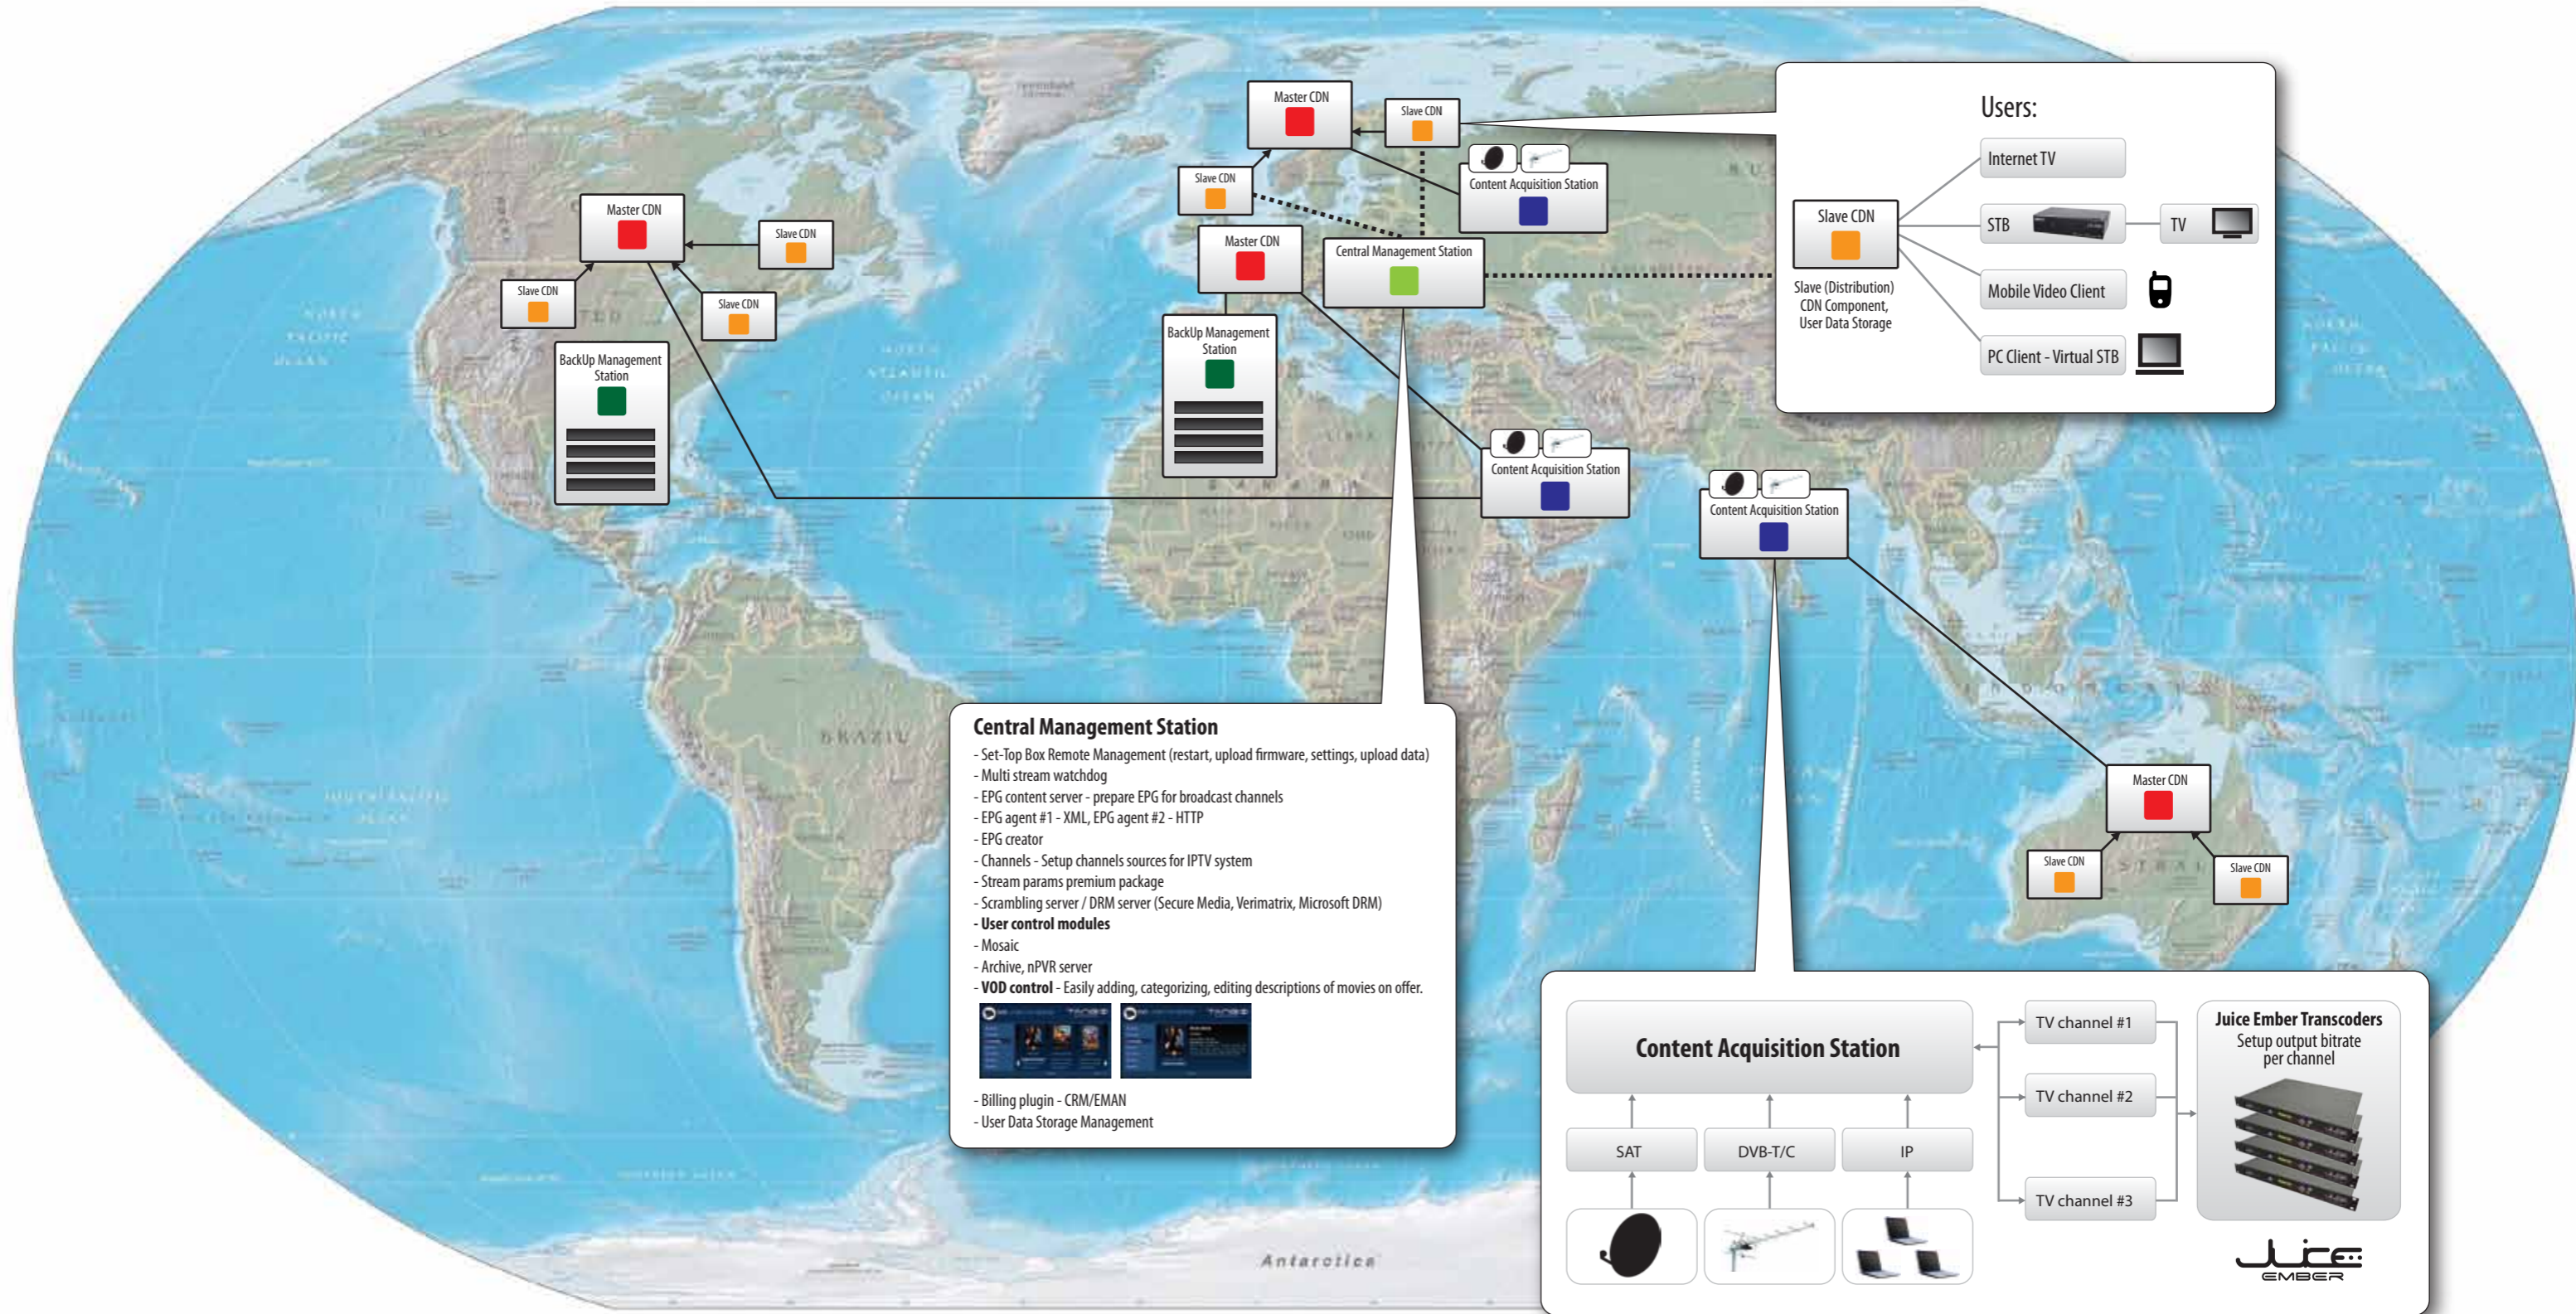

Live H.264 HD Transcoders

Juice Ember - FullHD Multistream H.264 live transcoders based on one of the strongest graphic chipsets available on the market. Benefit from crystal quality output and minimal bandwidth usage always when you need transcoding e.g. from MPEG2 to H.264 codec.

HTTP Segment Streaming STBs

Especially designed by our own HW Development Team for Over-the-Top delivery equipped with HTTP live streaming (HLS) and STB buffer to ensure uninterrupted operation even in the low speed networks. Smart Bandwidth Saver suspends the box when your customer doesn't watch TV. VOD, nPVR/PVR, timeshifting, home multimedia center (YouTube...), mozaic are all supported. Major DRM systems integrated.

Global OTT IPTV Service

Acquisition-Transcoding-Global CDN-Management-Middleware-STBs-VOD-nPVR-Mozaic-EPG

Cover the World With Juice OTT IPTV!

Antik Technology

Košice / Colorado / Moscow / Hong Kong / Shen-Zen / Singapore

عند

Central Management Station

- Set-Top Box Remote Management (restart, upload firmware, settings, upload data)
- Multi stream watchdog
- EPG content server - prepare EPG for broadcast channels
- EPG agent #1 - XML, EPG agent #2 - HTTP
- EPG creator
- Channels - Setup channels sources for IPTV system
- Stream params premium package
- Scrambling server / DRM server (Secure Media, Verimatrix, Microsoft DRM)
- **User control modules**
- Mosaic
- Archive, nPVR server
- **VOD control** - Easily adding, categorizing, editing descriptions of movies on offer.