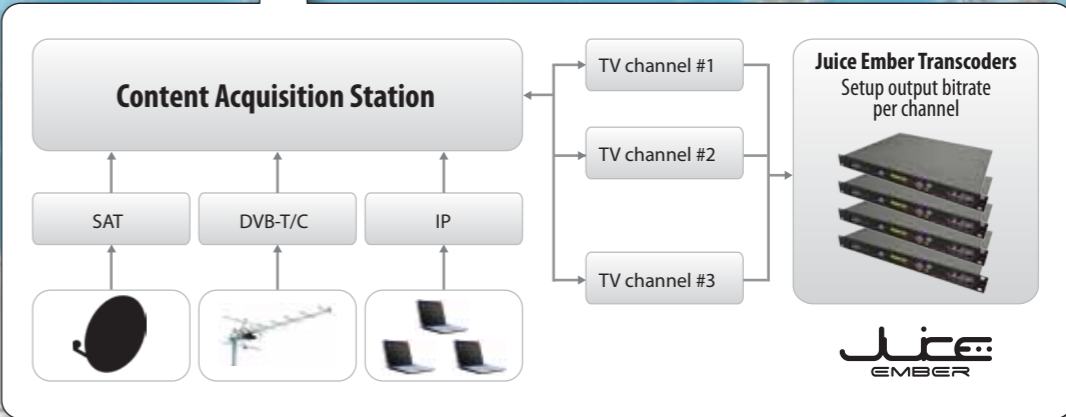

عند

Central Management Station

- Set-Top Box Remote Management (restart, upload firmware, settings, upload data)
- Multi stream watchdog
- EPG content server - prepare EPG for broadcast channels
- EPG agent #1 - XML, EPG agent #2 - HTTP
- EPG creator
- Channels - Setup channels sources for IPTV system
- Stream params premium package
- Scrambling server / DRM server (Secure Media, Verimatrix, Microsoft DRM)
- **User control modules**
- Mosaic
- Archive, nPVR server
- **VOD control** - Easily adding, categorizing, editing descriptions of movies on offer.

- Billing plugin - CRM/EMAN
- User Data Storage Management

Legend:

- Master CDN Component
- Slave (Distribution) CDN Component, User Data Storage
- Content Acquisition Station
- Stream
- Central Management Station
- BackUp Management Station
-  HTTP Segment Streaming OTT Set-Top Box
-  Control connection